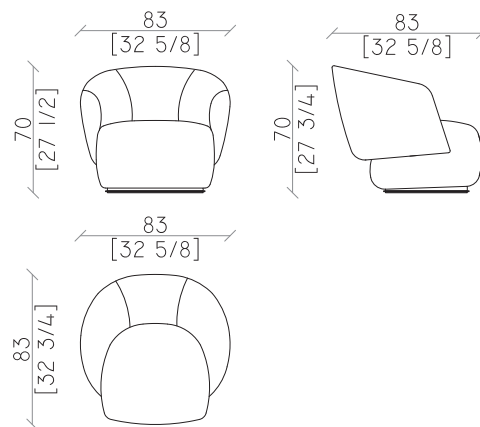

EDGAR

TAVOLO RETTANGOLARE | RECTANGULAR TABLE

Design by Luca Erba

dimensioni | dimensions L320 x P120 x H75 cm
peso | weight 280 kg
volume | volume 2,9 m³

Tavolo rettangolare con struttura e gambe in marmo paonazzo e ottone satinato, bronzato. Piano in marmo paonazzo lucido. Rectangular table with structure and legs in paonazzo marble and satin, bronzed brass. Top in glossy paonazzo marble.

EDGAR

TAVOLINO LATERALE | SIDE TABLE

Design by Luca Erba

dimensioni | dimensions L50 x P50 x H55 cm
peso | weight 25 kg
volume | volume 0,25 m³

Tavolino alto quadrato con struttura e gambe in marmo paonazzo e ottone satinato, bronzato. Piano in marmo paonazzo lucido. High small table with structure and legs in paonazzo marble and satin, bronzed brass. Top in glossy paonazzo marble.

Design by Luca Erba

dimensioni | dimensions
peso | weight
volume | volume

L58 x P61 x H78 cm
25 kg
0,4 m³

Sedia rivestita in pelle, con struttura e gambe in metallo galvanizzato, finitura in nichel bronzo chiaro. Chair upholstered in leather, with structure and legs in galvanized metal, light bronze nickel finish.

DORA

ARMCHAIR | POLTRONA

Design by Luca Erba

dimensioni | dimensions L83 x P83 x H70 cm
peso | weight 35 kg
volume | volume 0,77 m³

Poltrona rivestita in pelle, con basamento in finitura bronzo satinato. Armchair upholstered in leather, with base in satin bronze finish.