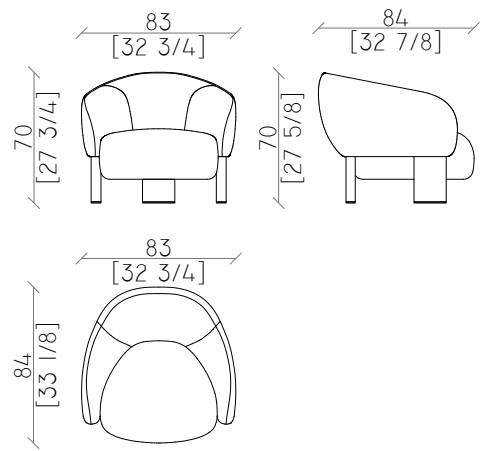

DORA

ARMCHAIR | POLTRONA

Design by Luca Erba

dimensioni | dimensions L83 x P83 x H70 cm
peso | weight 35 kg
volume | volume 0,77 m³

Poltrona rivestita in pelle, con basamento in finitura bronzo satinato. Armchair upholstered in leather, with base in satin bronze finish.

dimensioni | dimensions
peso | weight

L83 x P84 x H70 cm
34 kg

Poltrona rivestita in tessuto bouclè, con basamento a tre gambe, finitura bronzo satinato. Armchair upholstered in bouclè fabric, with three-legged base, satin bronze finish.