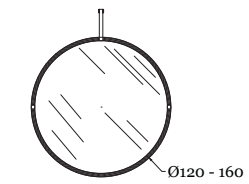

COFFEE TABLE / TAVOLINI

PARIDE

SUN

FRAME GARDEN

BOHEME OUTDOOR

ESTER

CUBIK

LAMP / LAMPADE