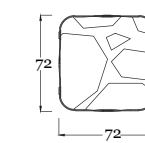

DAFNE COLLECTION