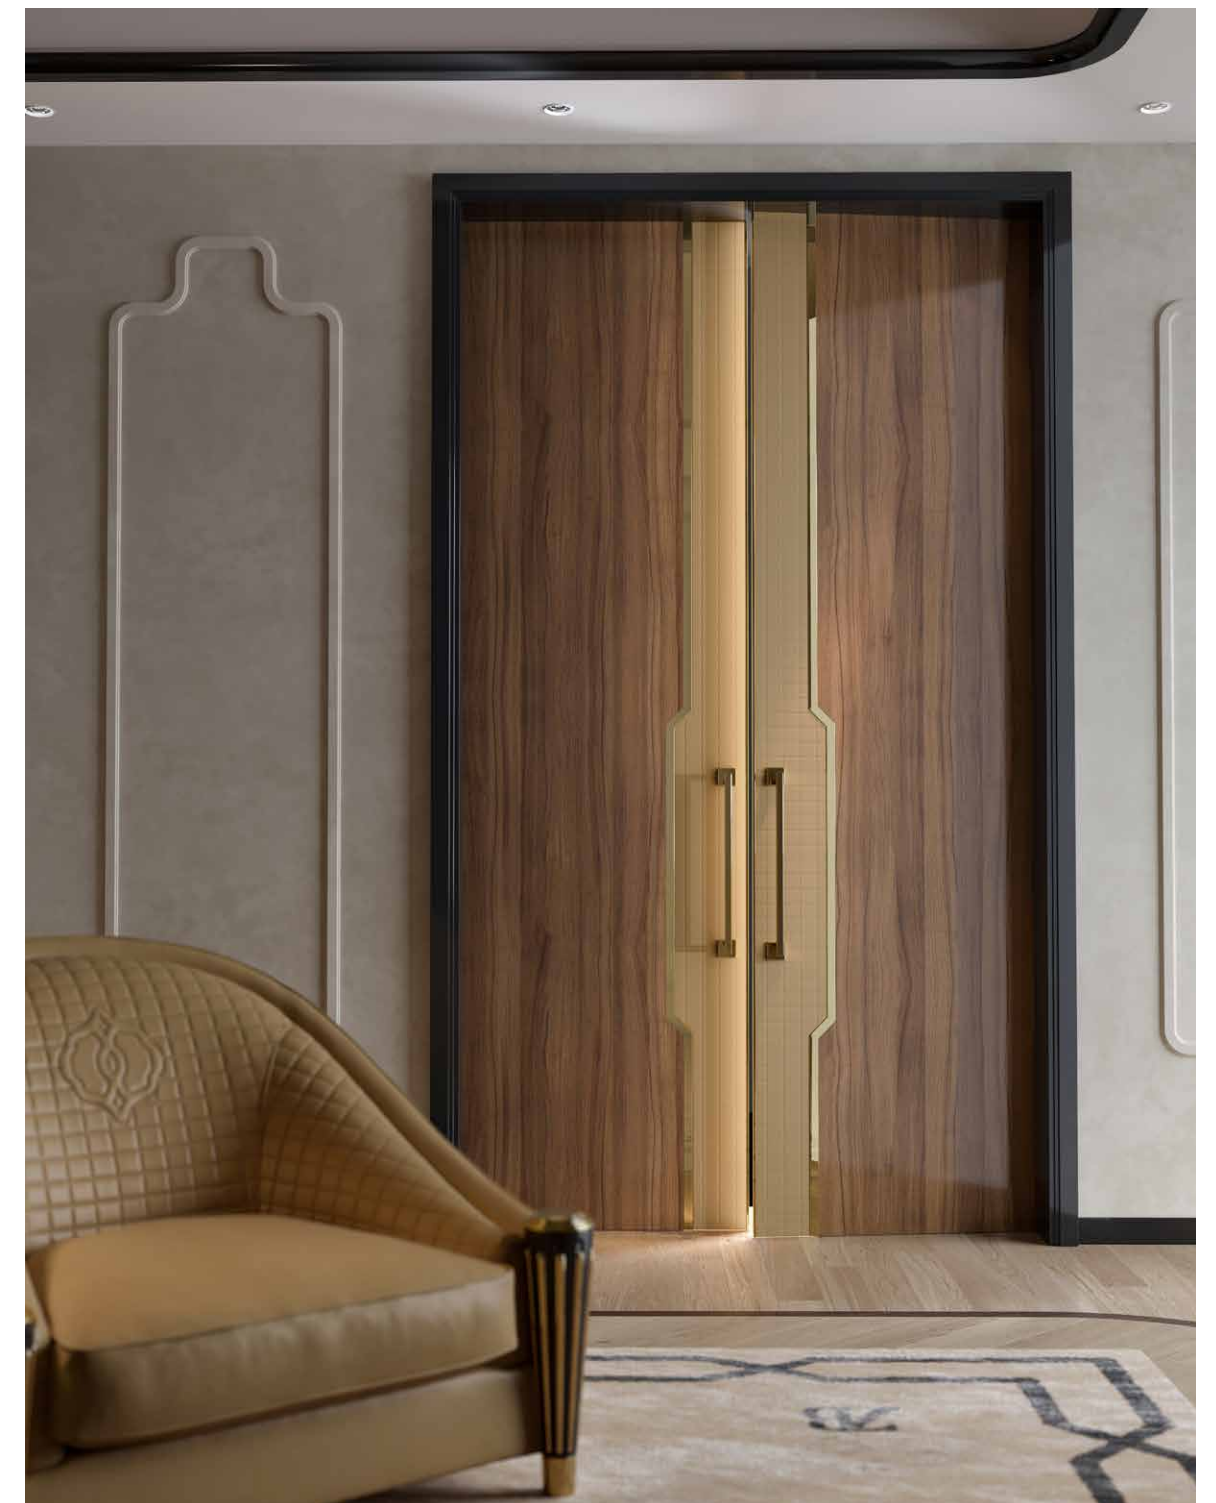

- Richelieu cabinet
- Square door

Richelieu cabinet offers an elegant mix of shadows, reflections and colours, offset by gold profiling. The double Square door in glossy Canaletto walnut leads into the office.