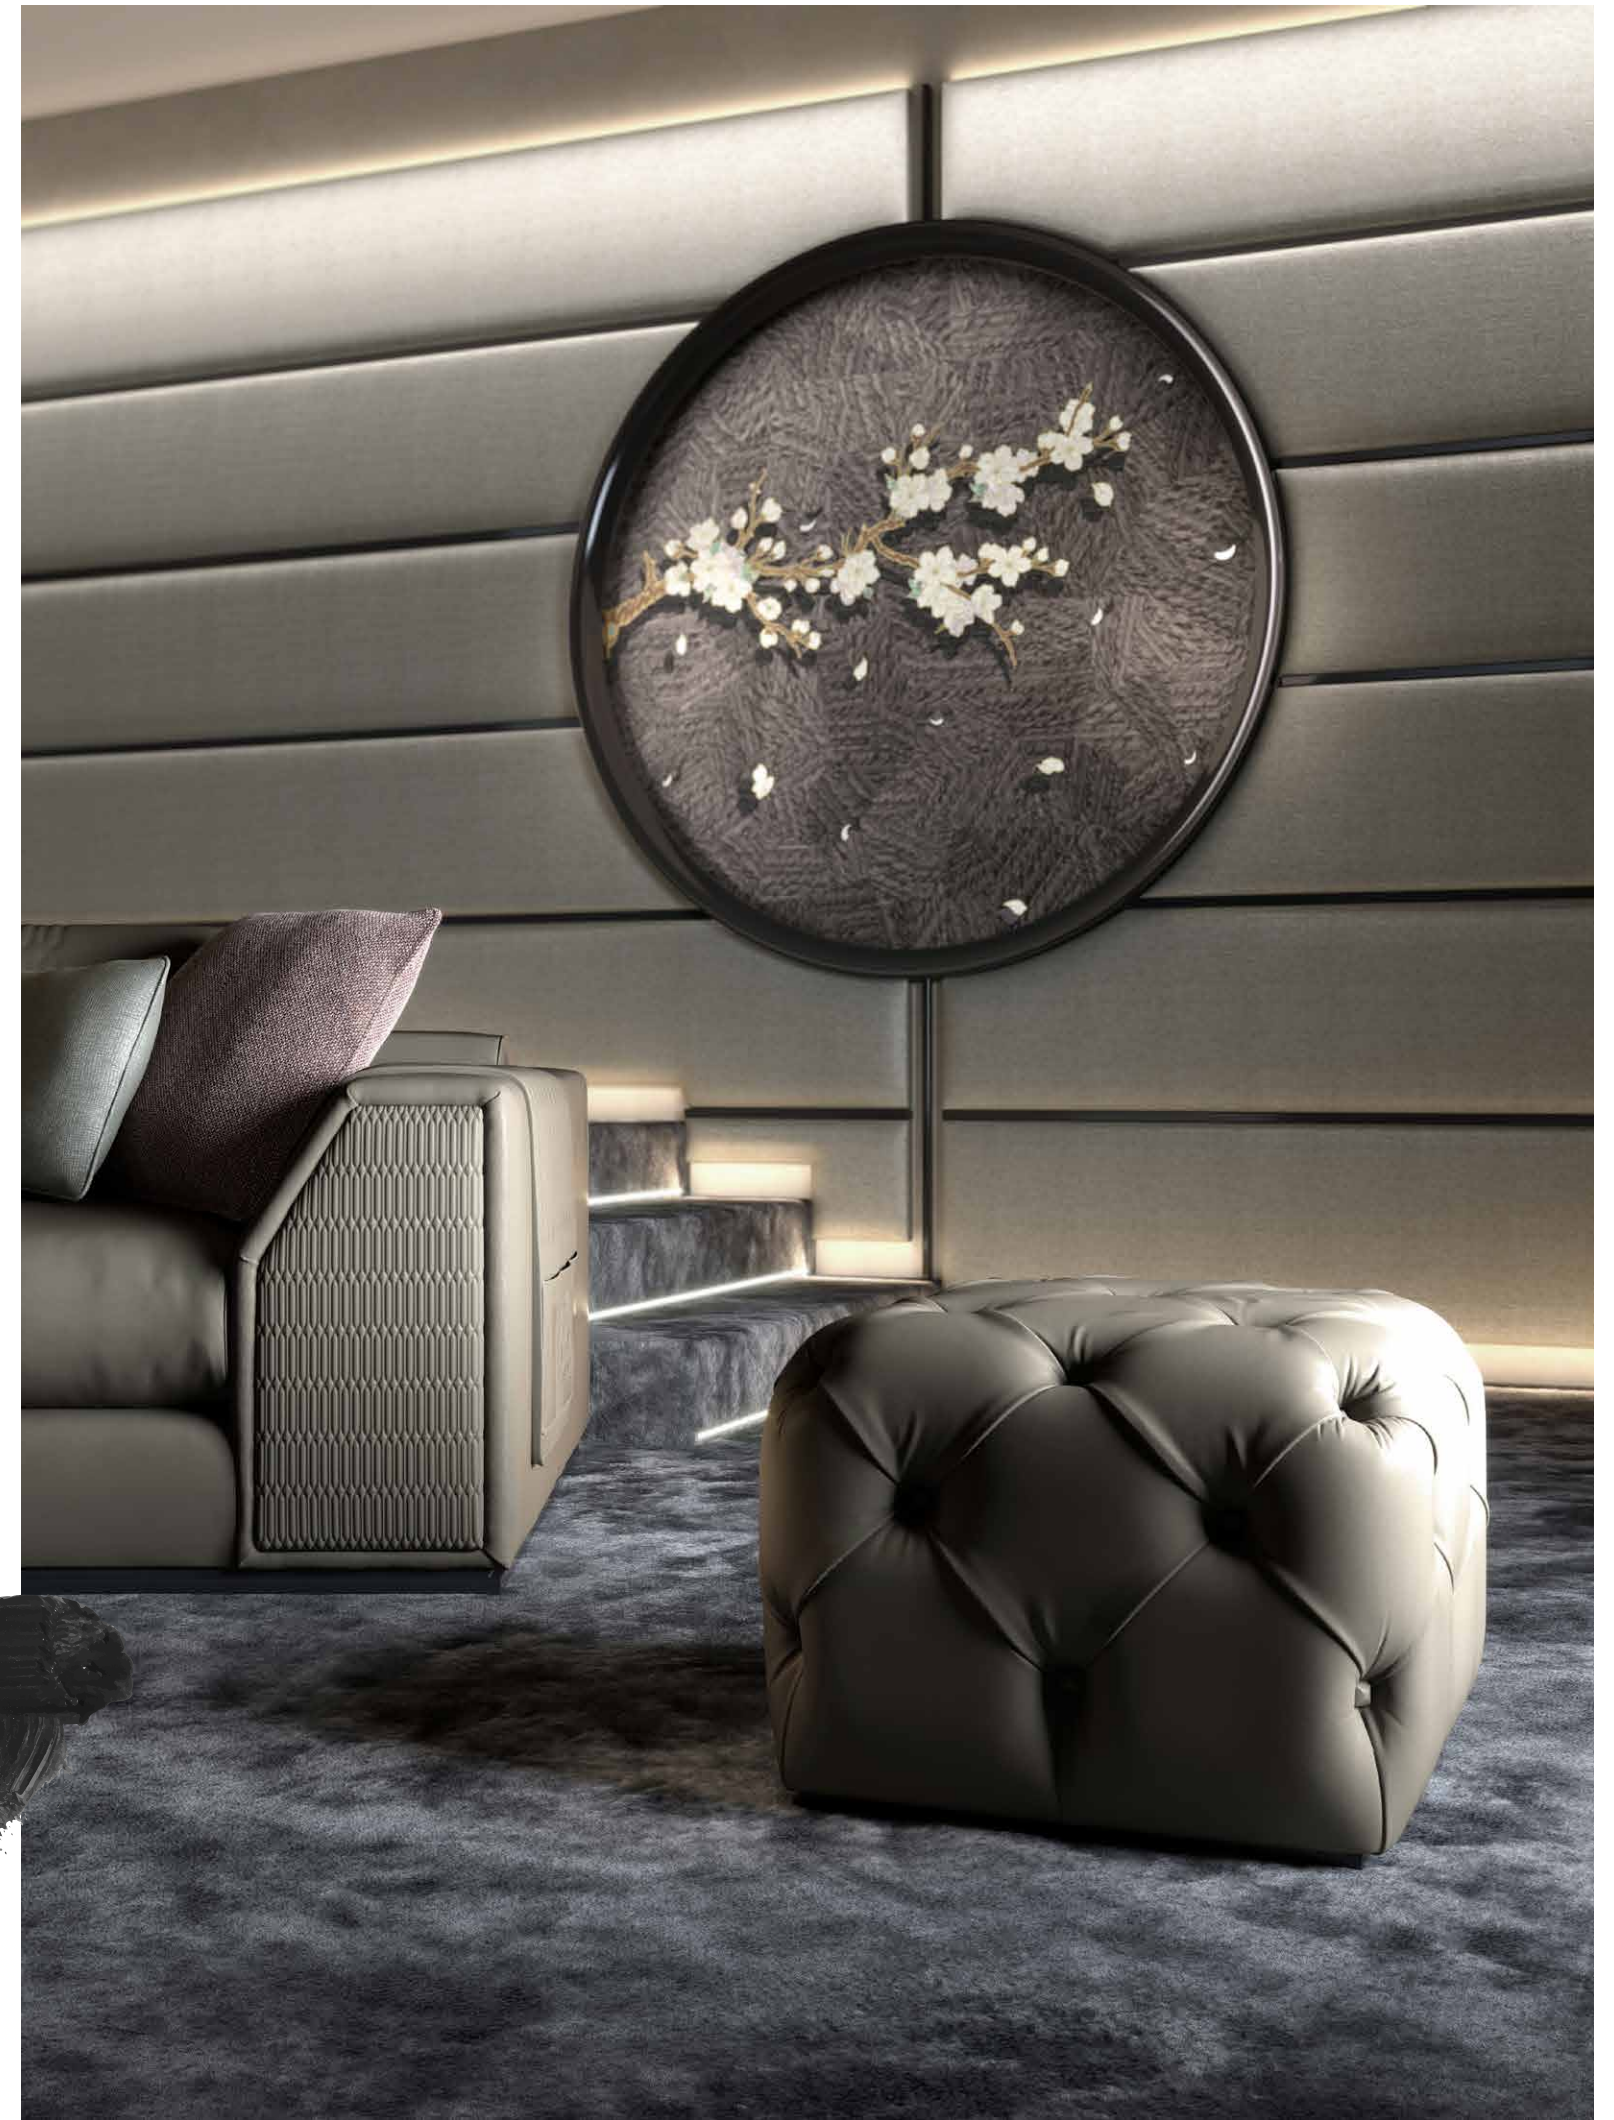

- Ambassador modular sofa
- Kintsugi peach blossom inlay panelling

- Ambassador modular sofa
- Blanca bench 100
- Adam pouf

Ambassador modular sofa, presented here in its curved version, is perfect for spaces designed for entertainment or simply socialising. The combination of linear design and the finest materials results in a unique product with immediately recognisable aesthetics and an unquestionable impact. Quite simply, it's the perfect combination of unrivalled comfort and refined detailing.