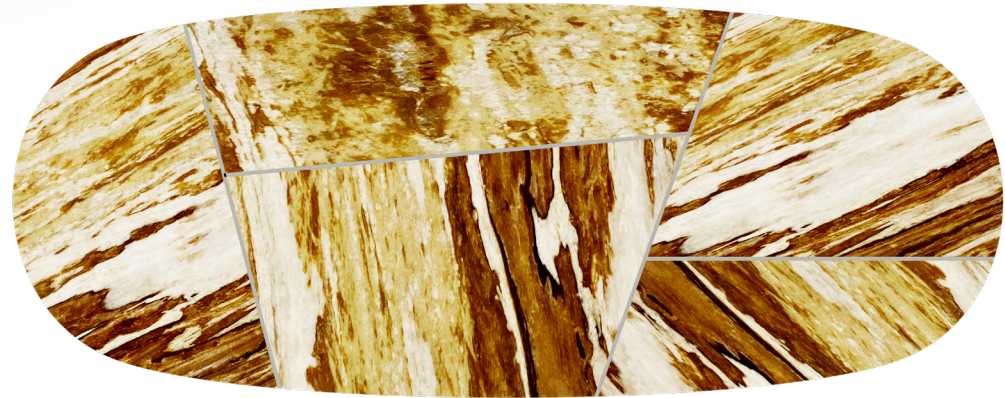

ALAYA COFFEE TABLE

ALLURE COFFEE TABLE ROUND

ALLURE COFFEE TABLE SQUARE

ALLURE SOFA TABLE

PETIT SOFA TABLE

SOL COFFEE TABLE COMBO

SOL COFFEE TABLE

ANTIBES COFFEE TABLE 165

ANTIBES COFFEE TABLE 125

DINING TABLES

ANTIBES BASE
DOMINO TOP

CARTESIO BASE
MIKADO TOP

CARTESIO BASE
DOMINO TOP

MEZZALUNA BASE
SEGMENTI TOP

MEZZALUNA BASE
ORIGAMI TOP

DINING CHAIRS

HYDE PARK BED

SOHO BED

CHELSEA BED

BED SIDE TABLE

ANTIBES BED SIDE TABLE

MAGIC BED SIDE TABLE

CHEST OF DRAWERS

MAGIC CHEST OF DRAWERS