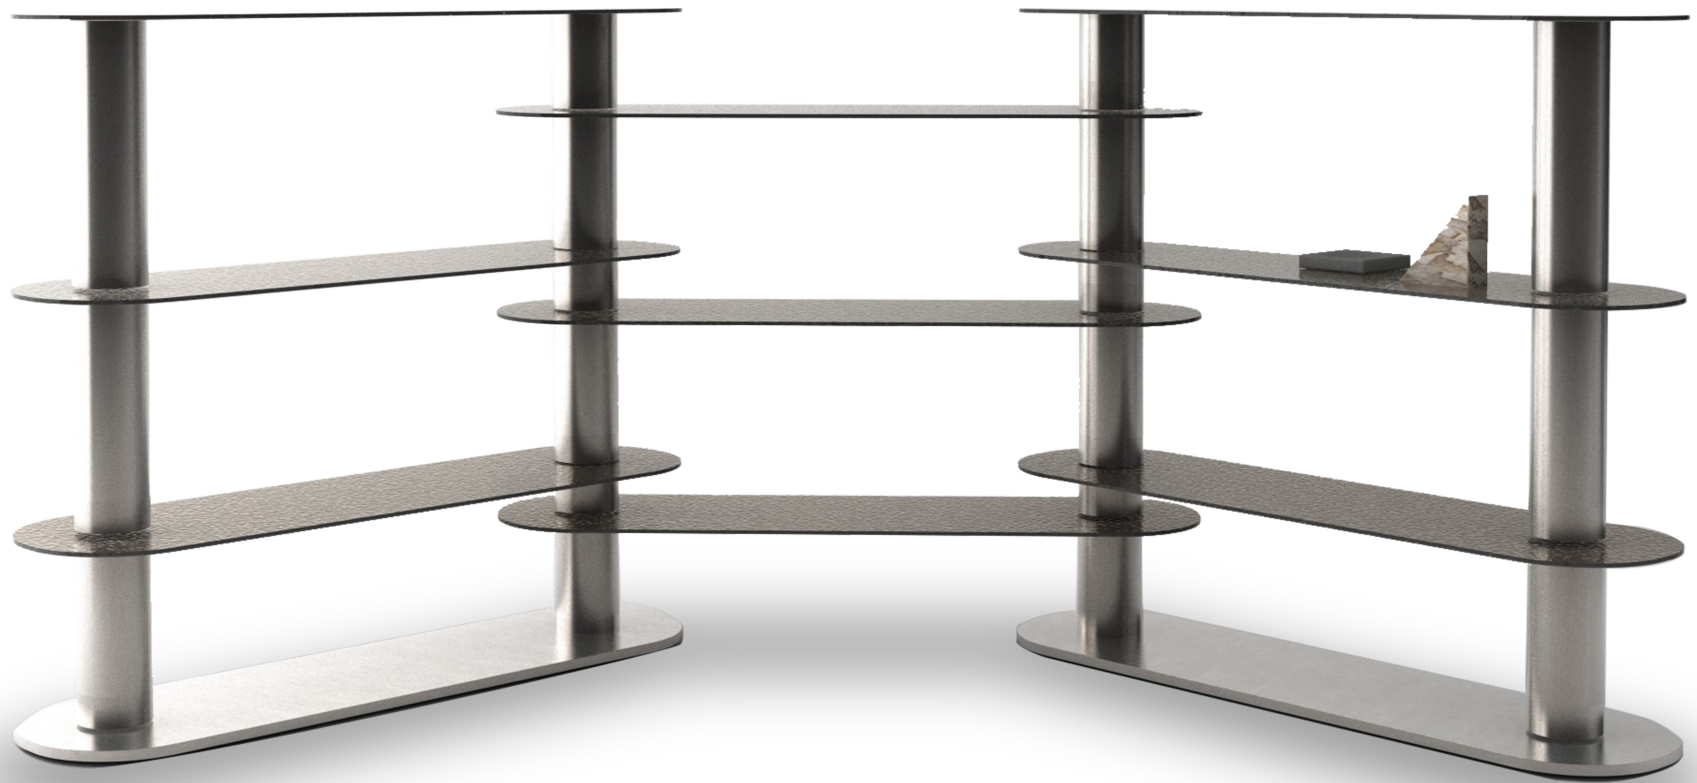

MONTREAL BACK SOFA

SIDEBOARDS

NUAGE SIDEBOARD

TV UNITS

NUAGE TV UNIT

DISPLAY CABINETS

MEMORIES DISPLAY CABINET

BOOKSHELVES

MONTREAL 150+150+150

MONTREAL 150+120

MONTREAL 150+150+150

DESK

GALA DESK

MIRRORS

ALLURE MIRROR

REFLECT RECTANGULAR MIRROR